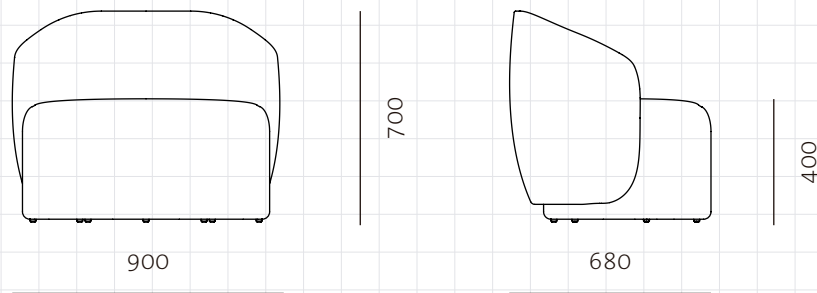

Taylor Sofa One Seater

CODE

TA-S410

DIMENSIONS

W900 x D680 x H700mm

Seating height: 400mm

NET WEIGHT

23.0 kg

ENVIRONMENT

Indoor

MATERIALS

Solid wood plywood frame, upholstery

*Please refer to website or contact your local representative for complete material swatches.

SHIPPING

Package	Assembled		
Package Qty	1 pcs/box		
Packaging	Measurement (mm)	Volume (cbm)	Gross Weight (kg)
FCL	W985 x D765 x H805	0.61	30.03
LCL/AIR	W1025 x D805 x H895	0.74	39.61