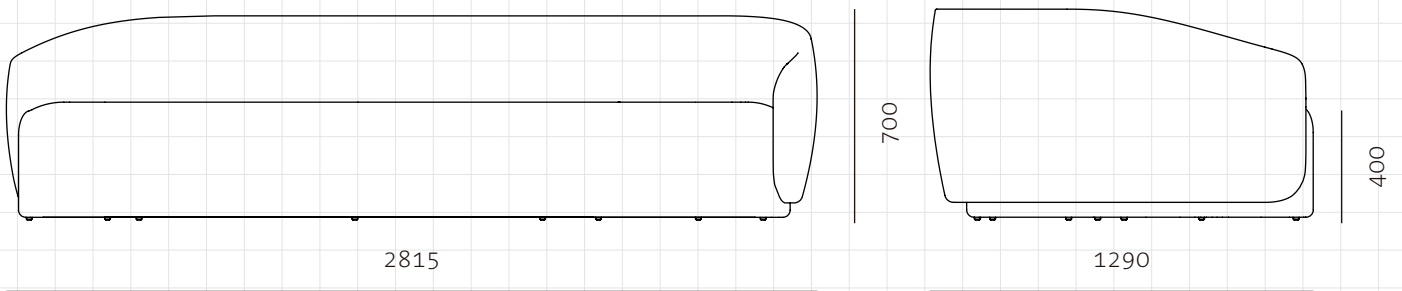

Taylor Sofa

CODE DIMENSIONS

TA-S420
W2815 x D1290 x H700mm
Seating height: 400mm

NET WEIGHT ENVIRONMENT MATERIALS

80.0 kg
Indoor
Solid wood plywood frame, upholstery
*Please refer to website or contact your local representative for complete material swatches.

SHIPPING

Package	Assembled		
Package Qty	1 pcs/box		
Packaging	Measurement (mm)	Volume (cbm)	Gross Weight (kg)
FCL	W2985 x D1125 x H805	2.70	98.29
LCL/AIR	W3025 x D1165 x H895	3.15	139.24