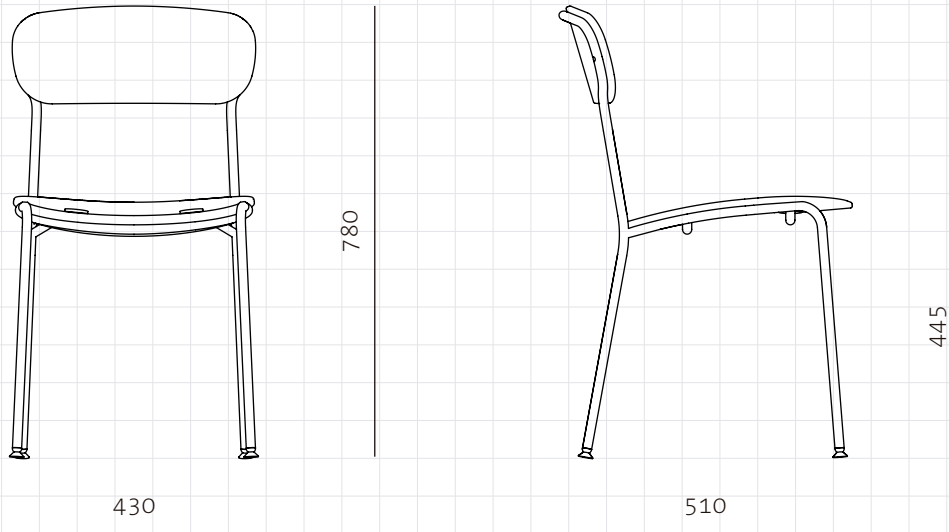

Stack Dining Chair

CODE
DIMENSIONS

ST-S210
W430 x D510 x H780mm
Seating height: 445mm

NET WEIGHT
ENVIRONMENT
MATERIALS

7.0 kg
Indoor
Steel black powder coat matt, veneer laminated seat & back
*Please refer to website or contact your local representative for complete material swatches.

SHIPPING

Package	Assembled		
Package Qty	2 pcs/box		
Packaging	Measurement (mm)	Volume (cbm)	Gross Weight (kg)
FCL	W500 x D650 x H880	0.31	10.32
LCL/AIR	W590 x D690 x H970	0.39	15.05