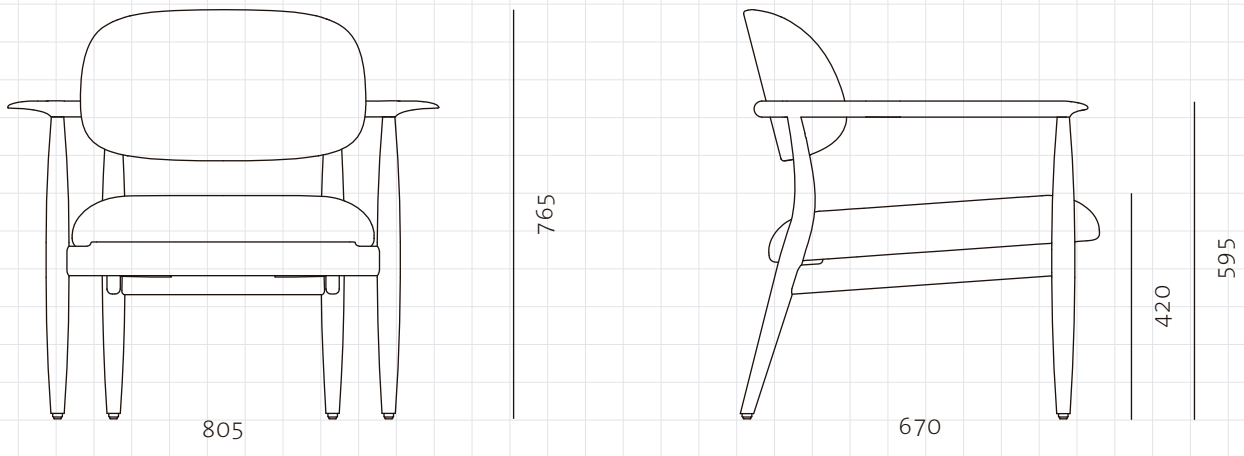

## Slow Lounge Chair

### CODE DIMENSIONS

SL-S111  
W805 x D670 x H765mm  
Seating height: 420mm