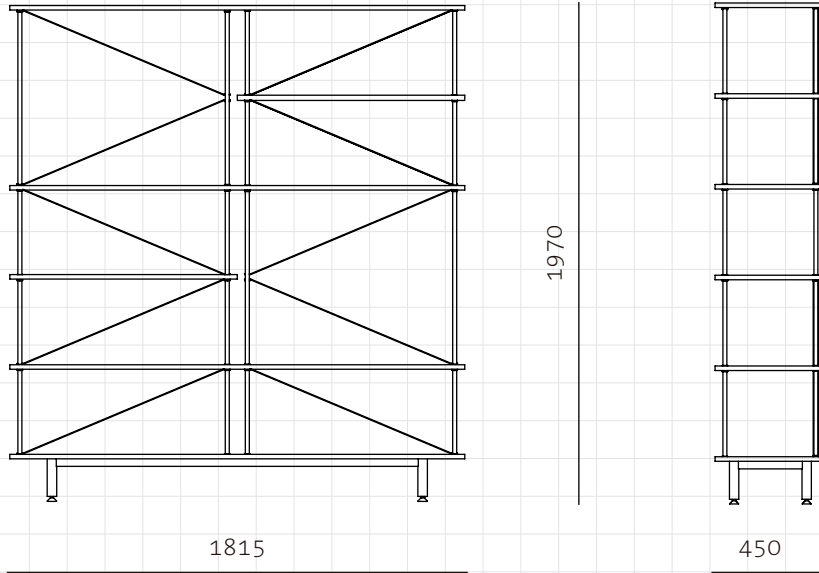

Seiton 4-2 R

CODE
DIMENSIONS

SE-SF142-R
W1815 x D450 x H1970mm

NET WEIGHT
ENVIRONMENT
MATERIALS

67.0 kg
Indoor
Steel black powder coat matt, veneer laminate shelves
*Please refer to website or contact your local representative for complete material swatches.

SHIPPING

Package	KD		
Package Qty	1 pcs/box		
Packaging	Measurement (mm)	Volume (cbm)	Gross Weight (kg)
FCL	W1915 x D550 x H230	0.24	71.18
LCL/AIR	W1955 x D590 x H320	0.37	84.59