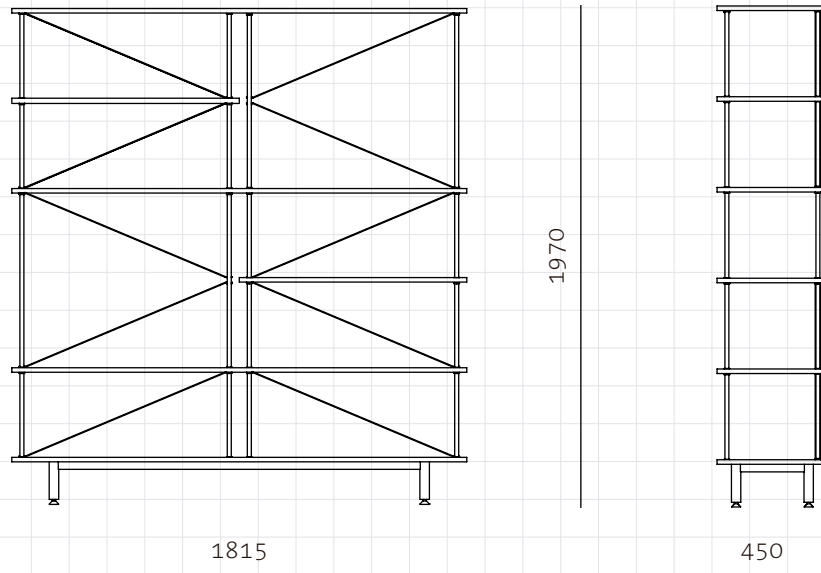

Seiton 4-2 L

CODE
DIMENSIONS

SE-SF142-L
W1815 x D450 x H1970mm

NET WEIGHT
ENVIRONMENT
MATERIALS

67.0 kg
Indoor
Steel black powder coat matt, veneer laminate shelves
*Please refer to website or contact your local representative for complete material swatches.

SHIPPING

Package	KD		
Package Qty	1 pcs/box		
Packaging	Measurement (mm)	Volume (cbm)	Gross Weight (kg)
FCL	W1915 x D550 x H230	0.24	71.18
LCL/AIR	W1955 x D590 x H320	0.37	84.59