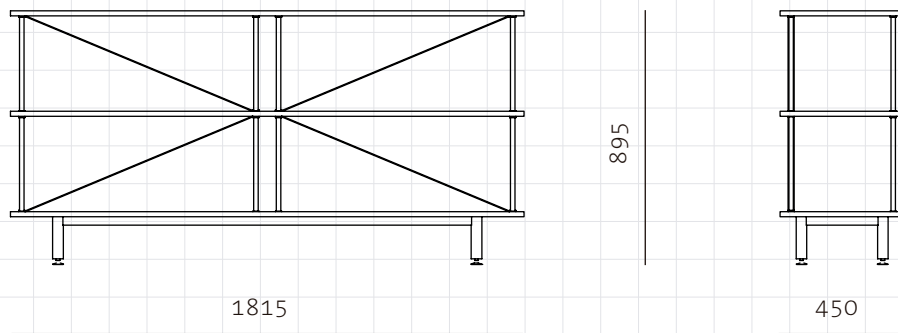

Seiton 3

CODE

SE-SF130

DIMENSIONS

W1815 x D450 x H895mm

NET WEIGHT

39.0 kg

ENVIRONMENT

Indoor

MATERIALS

Steel black powder coat matt, veneer laminate shelves

*Please refer to website or contact your local representative for complete material swatches.

SHIPPING

Package	KD		
Package Qty	1 pcs/box		
Packaging	Measurement (mm)	Volume (cbm)	Gross Weight (kg)
FCL	W1915 x D550 x H180	0.19	42.82
LCL/AIR	W1955 x D590 x H270	0.31	56.23