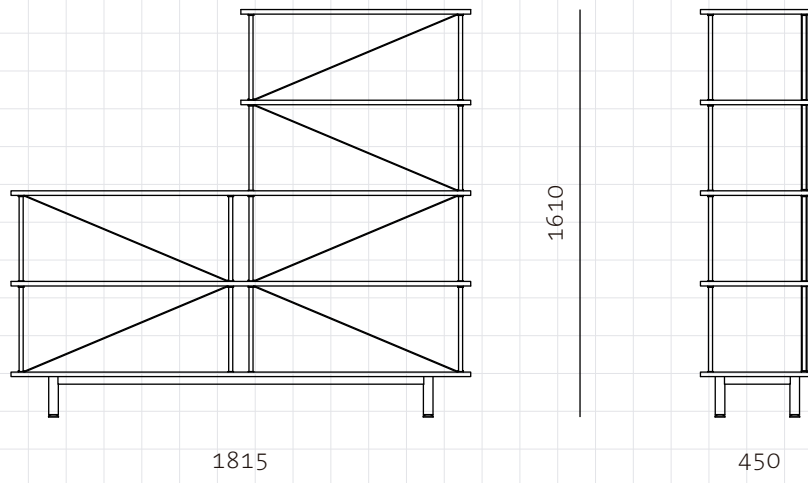

Seiton 3-2 R

**CODE**  
**DIMENSIONS**

SE-SF132-R  
W1815 x D450 x H1610mm

**NET WEIGHT**  
**ENVIRONMENT**  
**MATERIALS**

kg  
Indoor  
Steel black powder coat matt, veneer laminate shelves  
\*Please refer to website or contact your local representative for complete material swatches.

**SHIPPING**

Package	Measurement (mm)	Volume (cbm)	Gross Weight (kg)
KD			
Package Qty	1 pcs/box		
Packaging			
FCL	W1915 x D550 x H210	0.22	
LCL/AIR	W1955 x D590 x H300	0.35	