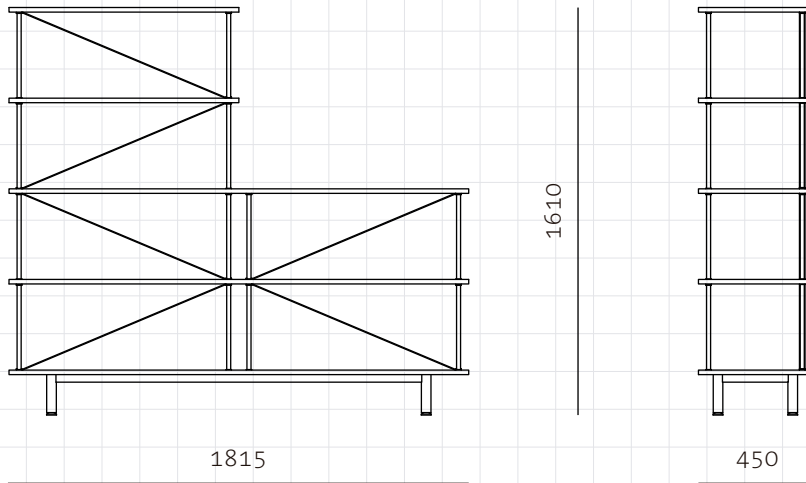

Seiton 3-2 L

CODE
DIMENSIONS

SE-SF132-L
W1815 x D450 x H1610mm

NET WEIGHT
ENVIRONMENT
MATERIALS

kg
Indoor
Steel black powder coat matt, veneer laminate shelves
*Please refer to website or contact your local representative for complete material swatches.

SHIPPING

Package	KD		
Package Qty	1 pcs/box		
Packaging	Measurement (mm)	Volume (cbm)	Gross Weight (kg)
FCL	W1915 x D550 x H210	0.22	
LCL/AIR	W1955 x D590 x H300	0.35	