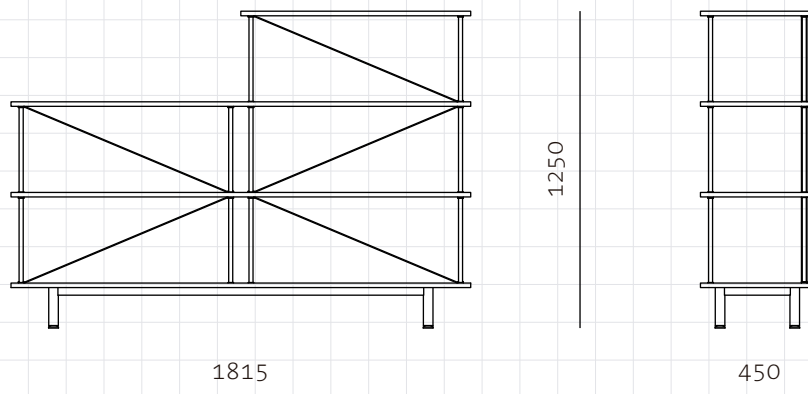

Seiton 3-1 R

**CODE**  
**DIMENSIONS**

SE-SF131-R  
W1815 x D450 x H1250mm

**NET WEIGHT**  
**ENVIRONMENT**  
**MATERIALS**

kg  
Indoor  
Steel black powder coat matt, veneer laminate shelves  
\*Please refer to website or contact your local representative for complete material swatches.

**SHIPPING**

Package	Measurement (mm)	Volume (cbm)	Gross Weight (kg)
KD			
Package Qty	1 pcs/box		
Packaging			
FCL	W1915 x D550 x H210	0.22	
LCL/AIR	W1955 x D590 x H300	0.35	