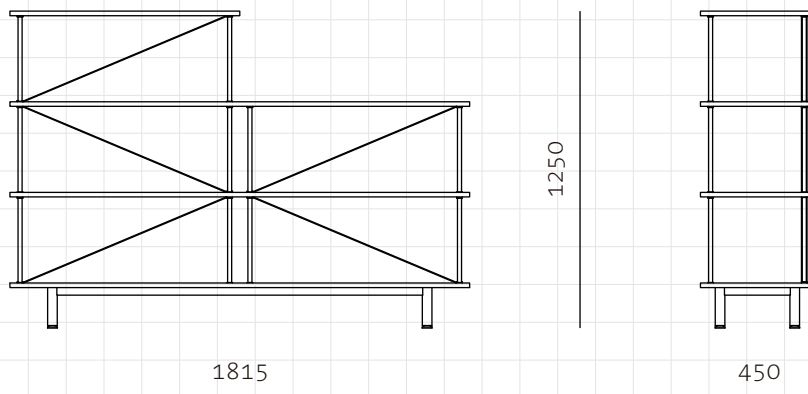

Seiton 3-1 L

CODE

SE-SF131-L

DIMENSIONS

W1815 x D450 x H1250mm

NET WEIGHT

kg

ENVIRONMENT

Indoor

MATERIALS

Steel black powder coat matt, veneer laminate shelves

*Please refer to website or contact your local representative for complete material swatches.

SHIPPING

Package	Measurement (mm)	Volume (cbm)	Gross Weight (kg)
KD			
Package Qty	1 pcs/box		
Packaging			
FCL	W1915 x D550 x H210	0.22	
LCL/AIR	W1955 x D590 x H300	0.35	