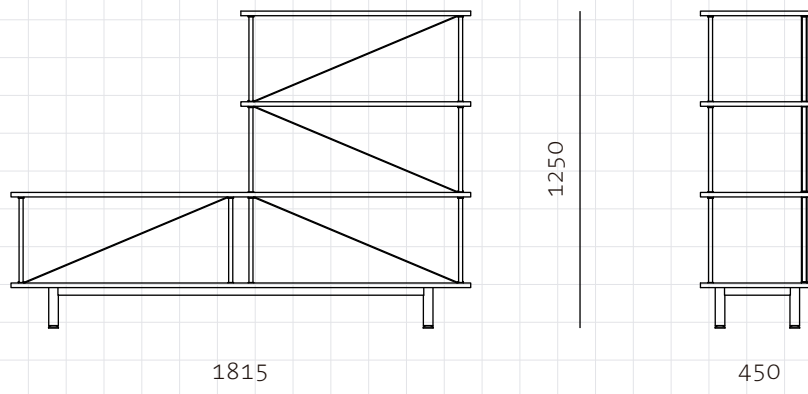

Seiton 2-2 R

**CODE**  
**DIMENSIONS**

SE-SF122-R  
W1815 x D450 x H1250mm

**NET WEIGHT**  
**ENVIRONMENT**  
**MATERIALS**

kg  
Indoor  
Steel black powder coat matt, veneer laminate shelves  
\*Please refer to website or contact your local representative for complete material swatches.

**SHIPPING**

Package	Measurement (mm)	Volume (cbm)	Gross Weight (kg)
KD			
Package Qty	1 pcs/box		
Packaging			
FCL	W1915 x D550 x H180	0.19	
LCL/AIR	W1955 x D590 x H270	0.31	