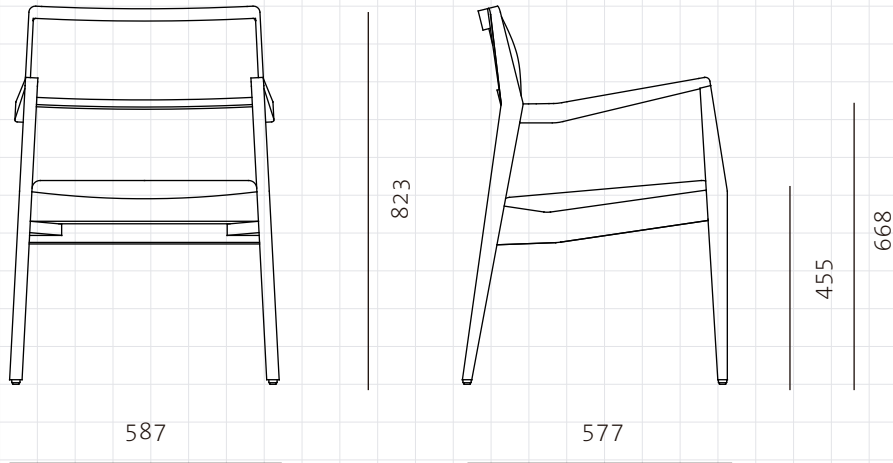

Risom C142 Chair (1955)

CODE

RI-S211-UP

DIMENSIONS

W587 x D577 x H823mm

NET WEIGHT

Seating height: 455mm

ENVIRONMENT

Packaging	Measurement (mm)	Volume (cbm)	Gross Weight (kg)
------------------	-------------------------	---------------------	--------------------------

FCL	W680 x D680 x H870	0.40	13.81
------------	--------------------	------	-------

LCL/AIR	W700 x D700 x H965	0.47	19.50
----------------	--------------------	------	-------