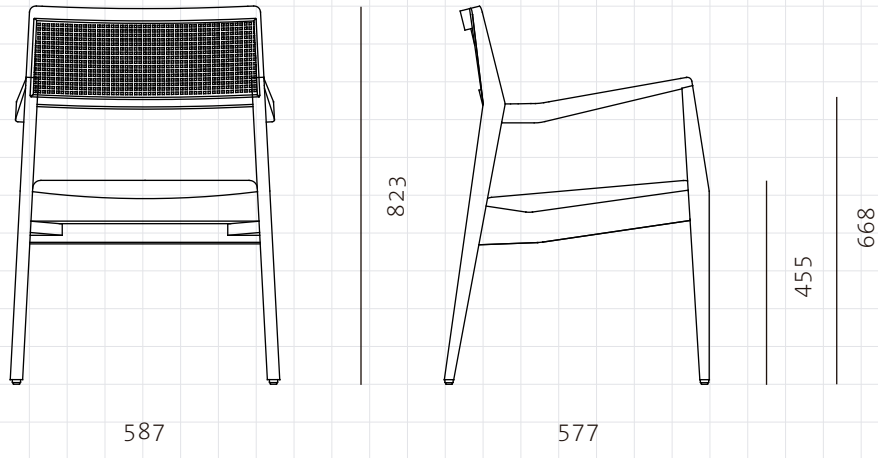

Risom C140 Chair (1955)

CODE
DIMENSIONS

RI-S211-CA
W587 x D577 x H823mm
Seating height: 455mm

NET WEIGHT
ENVIRONMENT
MATERIALS

7.8 kg
Indoor
Solid wood frame, upholstery and cane
*Please refer to website or contact your local representative for complete material swatches.

SHIPPING

Package	Assembled		
Package Qty	1 pcs/box		
Packaging	Measurement (mm)	Volume (cbm)	Gross Weight (kg)
FCL	W680 x D680 x H870	0.40	13.81
LCL/AIR	W700 x D700 x H965	0.47	19.50