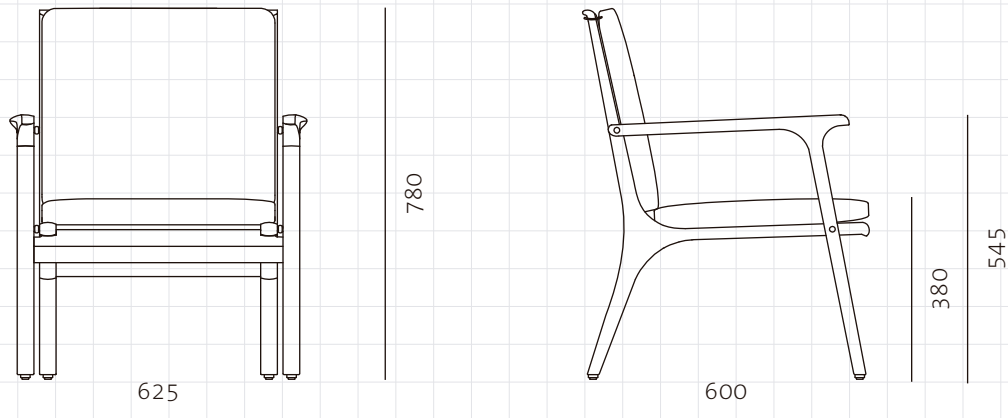

Rén Lounge Chair Small

CODE DIMENSIONS

RN-S111-S
W625 x D600 x H780mm
Seating height: 380mm

NET WEIGHT ENVIRONMENT MATERIALS

8.5 kg
Indoor
Solid wood legs, stainless steel hairline gold, veneer laminate frame,
upholstered cushion, down filling
*Please refer to website or contact your local representative for complete material swatches.

SHIPPING

Package	Assembled		
Package Qty	1 pcs/box		
Packaging	Measurement (mm)	Volume (cbm)	Gross Weight (kg)
FCL	W680 x D680 x H870	0.40	14.51
LCL/AIR	W700 x D700 x H965	0.47	20.20