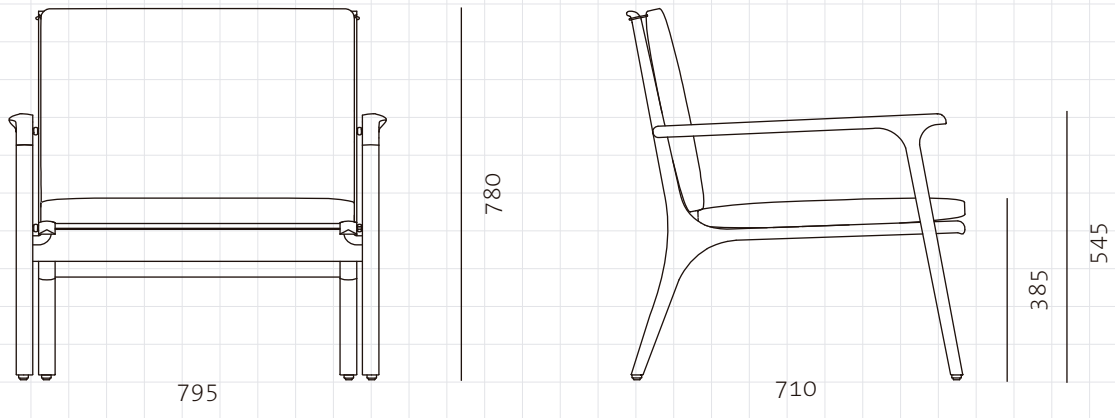

Rén Lounge Chair Large

CODE
DIMENSIONS

RN-S111-L
W795 x D710 x H780mm
Seating height: 385mm

NET WEIGHT
ENVIRONMENT
MATERIALS

12.5 kg
Indoor
Solid wood legs, stainless steel hairline gold, veneer laminate frame,
upholstered cushion, down filling
*Please refer to website or contact your local representative for complete material swatches.

SHIPPING

Package	Assembled		
Package Qty	1 pcs/box		
Packaging	Measurement (mm)	Volume (cbm)	Gross Weight (kg)
FCL	W900 x D800 x H820	0.59	19.47
LCL/AIR	W920 x D820 x H915	0.69	28.23