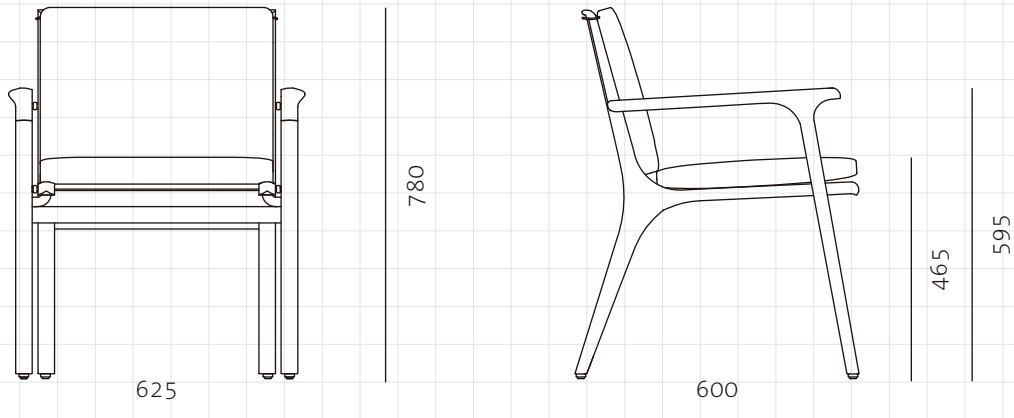

## Rén Dining Armchair

### CODE DIMENSIONS

RN-S211  
W625 x D600 x H780mm  
Seating height: 465mm

### NET WEIGHT ENVIRONMENT MATERIALS

8.5 kg  
Indoor  
Solid wood legs, stainless steel hairline gold, veneer laminate frame,  
upholstered cushion, down filling  
\*Please refer to website or contact your local representative for complete material swatches.