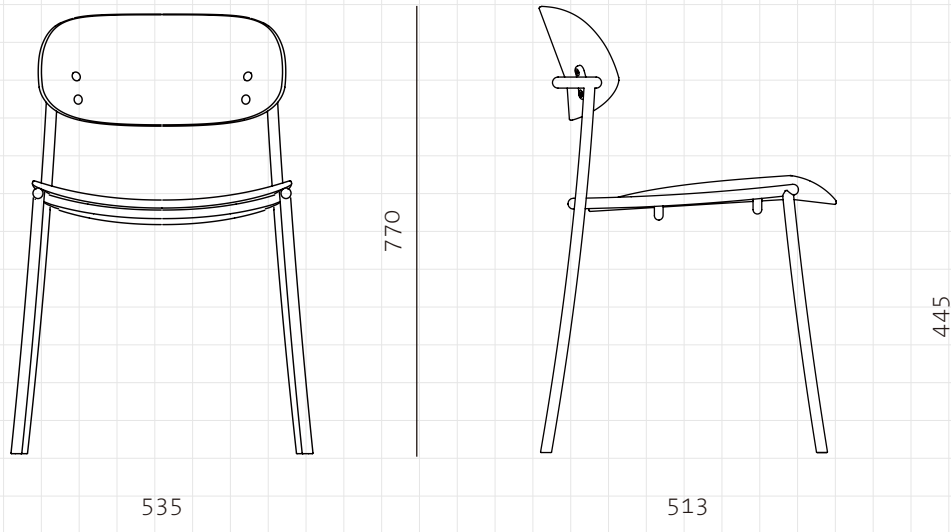

Ori Dining Chair

CODE DIMENSIONS

OR-S210
W535x D513 x H770mm

NET WEIGHT ENVIRONMENT MATERIALS

Seating height: 445mm
5.25 kg
Indoor

Steel black powder coat matt, veneer laminate seat & back

*Please refer to website or contact your local representative for complete material swatches.

SHIPPING

Package	Assembled		
Package Qty	1 pcs/box		
Packaging	Measurement (mm)	Volume (cbm)	Gross Weight (kg)
FCL	W600 x D600 x H830	0.30	10.36
LCL/AIR	W640 x D640 x H920	0.38	15.12