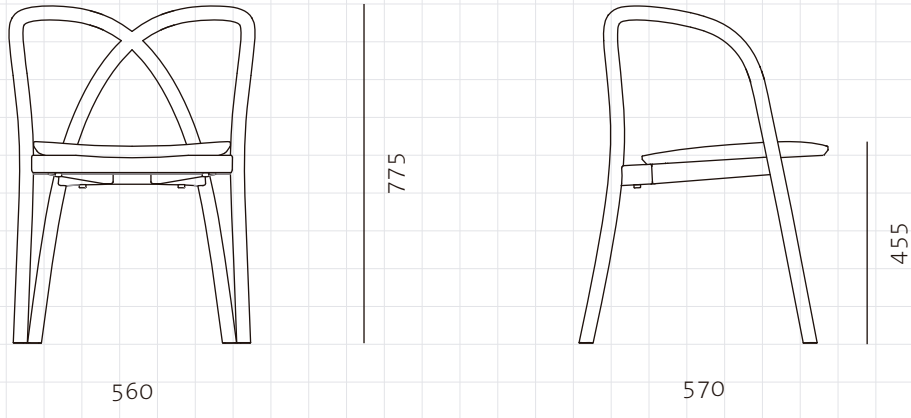

Ming Aluminium Chair

CODE
DIMENSIONS

MI-S221
W560 x D570 x H775mm
Seating height: 455mm

NET WEIGHT
ENVIRONMENT
MATERIALS

4.5 kg
Outdoor
Aluminium, available in black/grey/white
*Please refer to website or contact your local representative for complete material swatches.

SHIPPING

Package	Knock Down		
Package Qty	4 pcs/box		
Packaging	Measurement (mm)	Volume (cbm)	Gross Weight (kg)
FCL	W760 x D595 x H1090	0.49	12.29
LCL/AIR	W780 x D615 x H1110	0.53	17.87