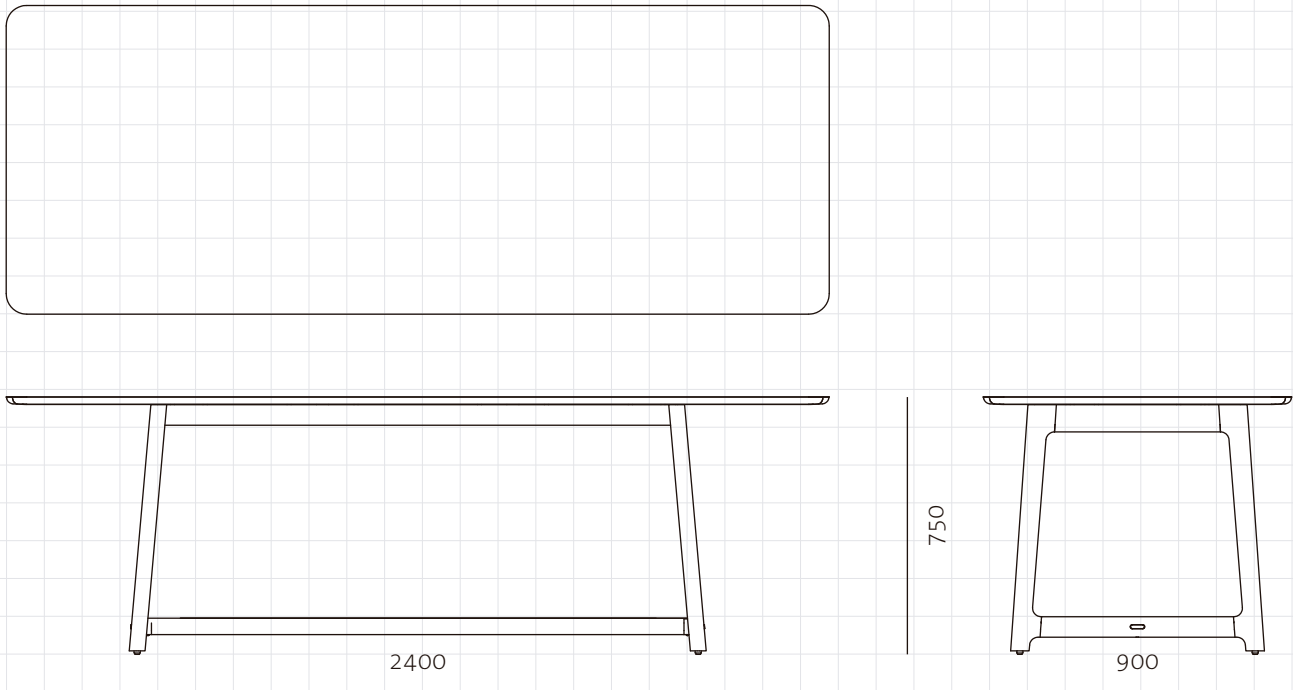

Mandarin Dining Table W2400

<b>CODE</b>	MA-T410-2400
<b>DIMENSIONS</b>	W2400 x D900 x H750mm
<b>NET WEIGHT</b>	48.0 kg
<b>ENVIRONMENT</b>	Indoor
<b>MATERIALS</b>	Solid wood frame, veneer laminate top, stainless steel hairline gold, blackened stainless steel *Please refer to website or contact your local representative for complete material swatches.

<b>SHIPPING</b>	<b>Package</b>	Knock Down		
	<b>Package Qty</b>	2 pcs/box		
	<b>Packaging</b>	<b>Measurement (mm)</b>	<b>Volume (cbm)</b>	<b>Gross Weight (kg)</b>
	<b>FCL</b>	W2480 x D980 x H150	0.36	45.43
		W820 x D800 x H180	0.12	12.45
	<b>LCL/AIR</b>	W2500 x D1000 x H245	0.61	74.48
		W840 x D820 x H275	0.19	20.45