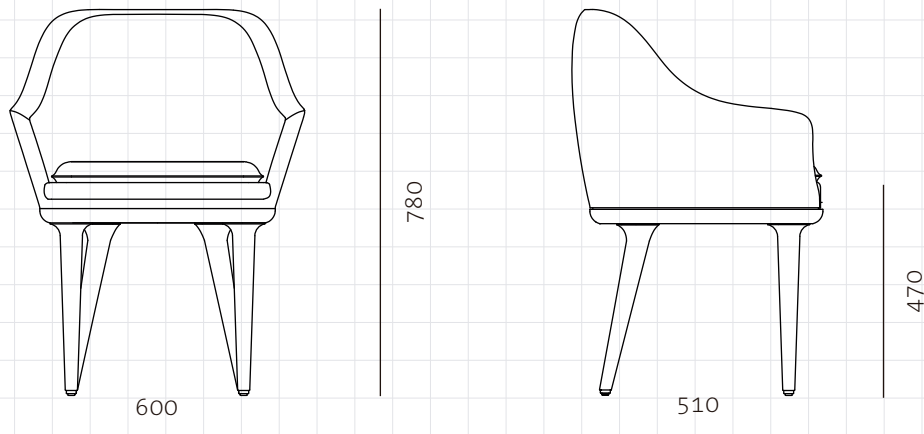

Lunar Dining Chair Small

CODE DIMENSIONS

LN-S221-S
W600 x D510 x H780mm
Seating height: 470mm

NET WEIGHT ENVIRONMENT MATERIALS

12.5 kg
Indoor
Solid wood legs, upholstered moulded foam frame, upholstered cushion
*Please refer to website or contact your local representative for complete material swatches.

SHIPPING

Package	Assembled		
Package Qty	1 pcs/box		
Packaging	Measurement (mm)	Volume (cbm)	Gross Weight (kg)
FCL	W680 x D680 x H870	0.40	18.51
LCL/AIR	W700 x D700 x H965	0.47	24.20