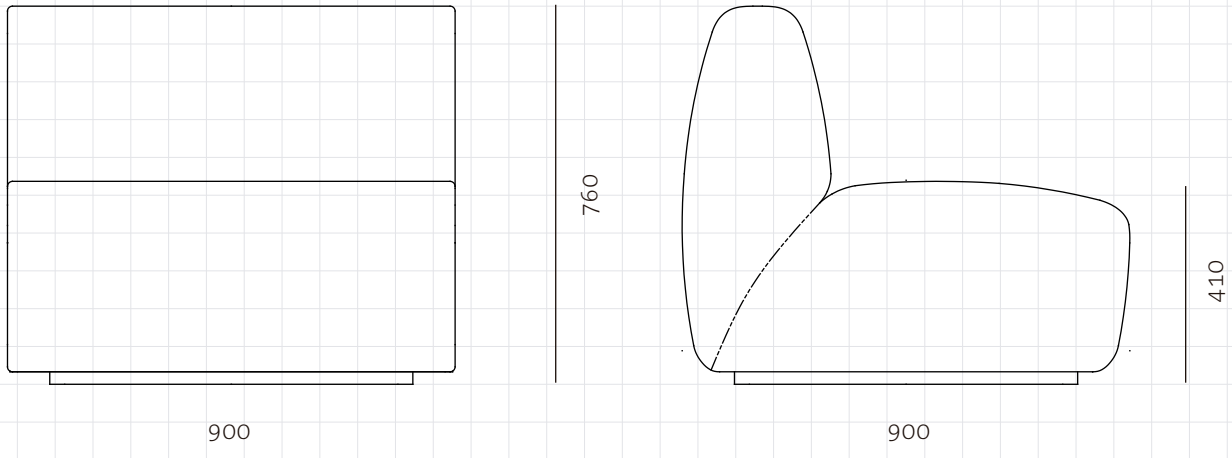

Infinity Straight

CODE

IF-S410

DIMENSIONS

W900 x D900 x H760mm

NET WEIGHT

Seating height: 410mm

ENVIRONMENT