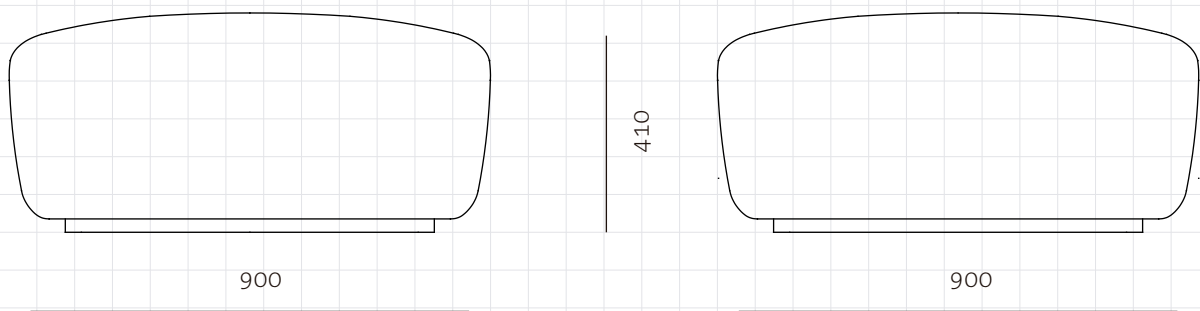

Infinity Ottoman

CODE

IF-S510

DIMENSIONS

W900 x D900 x H410mm

NET WEIGHT

Seating height: 410mm

ENVIRONMENT

26.0 kg

MATERIALS

Indoor

Solid wood and plywood frame, upholstery

*Please refer to website or contact your local representative for complete material swatches.

SHIPPING

Package	Assembled		
Package Qty	1 pcs/box		
Packaging	Measurement (mm)	Volume (cbm)	Gross Weight (kg)
FCL	W965 x D965 x H495	0.46	31.33
LCL/AIR	W985 x D985 x H590	0.57	42.60