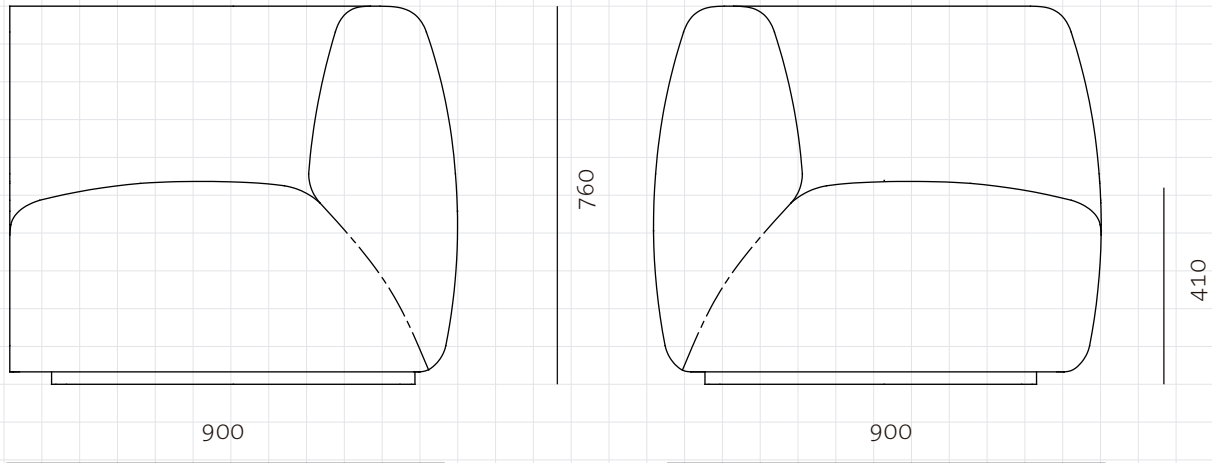

Infinity End R

CODE

IF-S440-R

DIMENSIONS

W900 x D900 x H760mm

NET WEIGHT

Seating height: 410mm

ENVIRONMENT