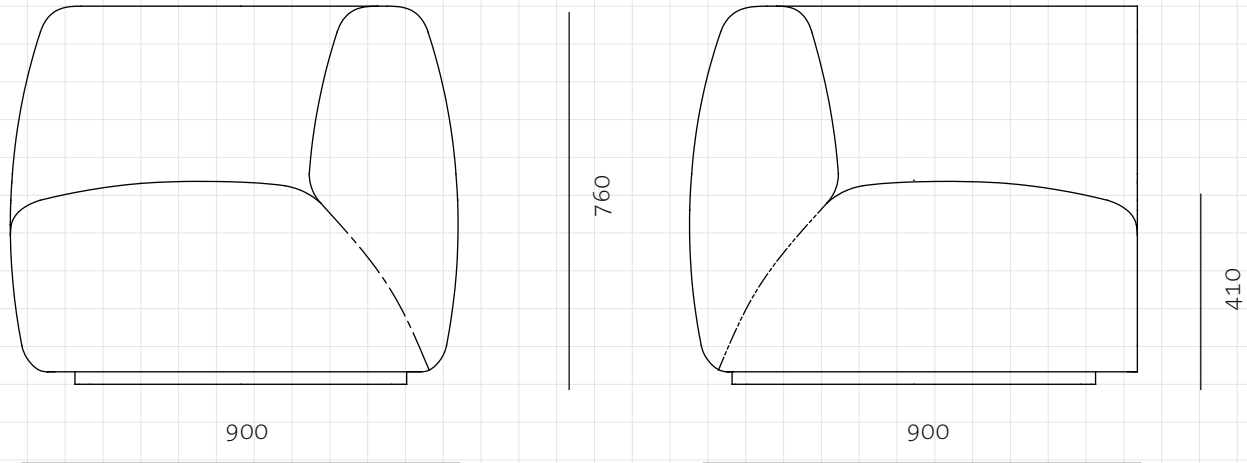

Infinity End L

CODE

IF-S440-L

DIMENSIONS

W900 x D900 x H760mm

Seating height: 410mm

NET WEIGHT

37.0 kg