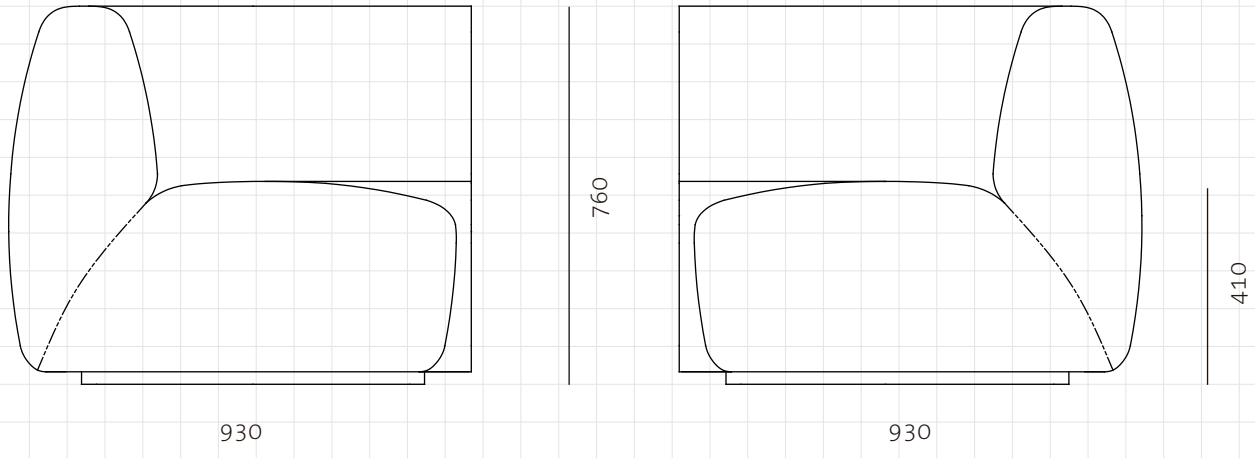

## Infinity Corner

### DIMENSIONS

W930 x D930 x H760mm

### NET WEIGHT

Seating height: 410mm