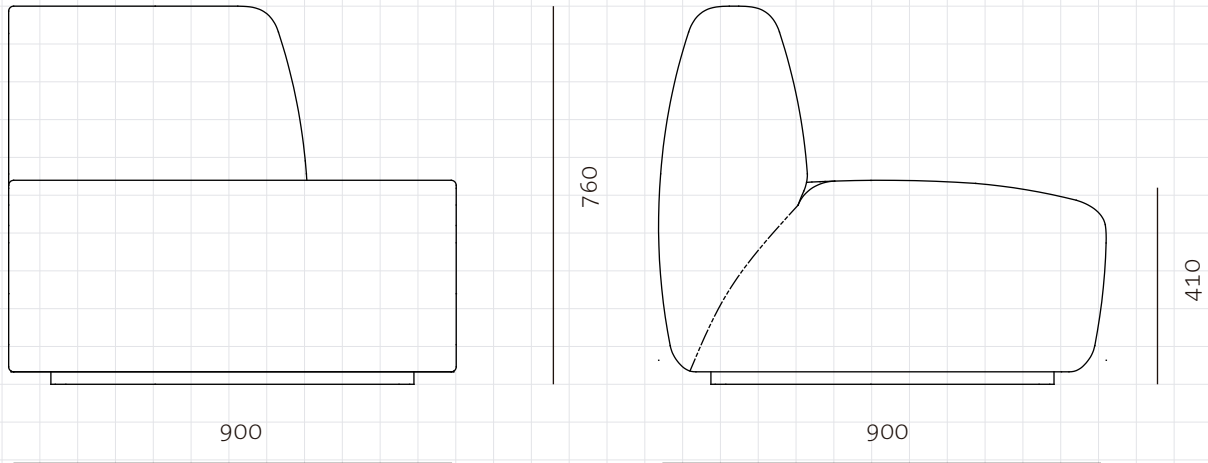

Infinity Arm R

CODE

IF-S450-R

DIMENSIONS

W900 x D900 x H760mm

NET WEIGHT

Seating height: 410mm

ENVIRONMENT