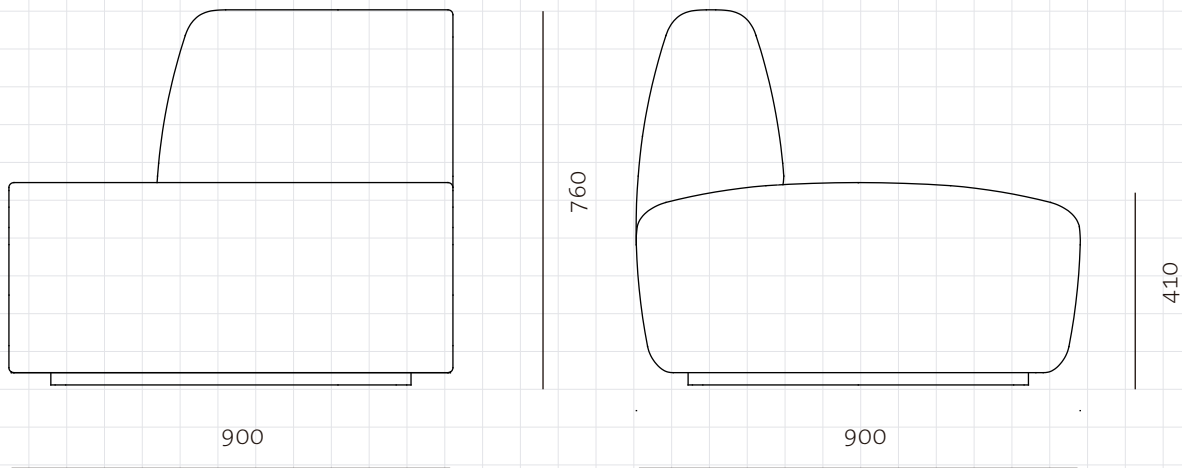

Infinity Arm L

CODE

IF-S450-L

DIMENSIONS

W900 x D900 x H760mm

NET WEIGHT

Seating height: 410mm

ENVIRONMENT