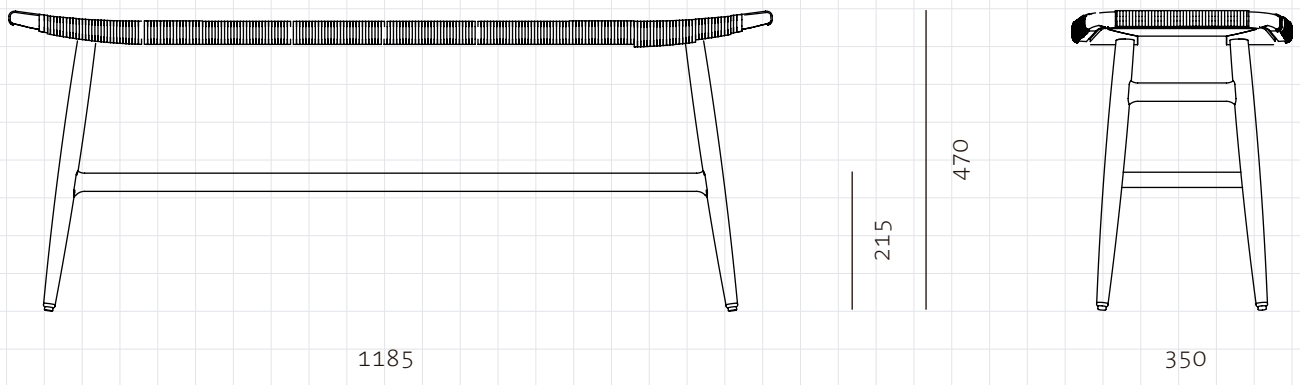

Freja Bench Paper Cord Seat

CODE

FE-S620-PC

DIMENSIONS

W1185 x D350 x H470mm

Seating height: 450mm

NET WEIGHT

7.8 kg

Packaging	Measurement (mm)	Volume (cbm)	Gross Weight (kg)
FCL	W1250 x D415 x H555	0.29	12.18
LCL/AIR	W1290 x D455 x H645	0.38	19.00