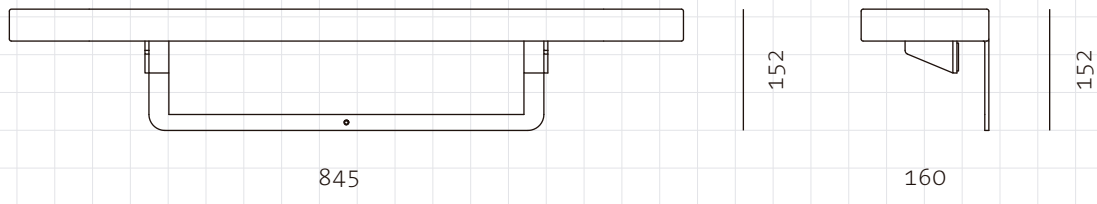

Float Sofa Side Table Small

CODE FL-S400-A1
DIMENSIONS W845 x D160 x H152mm

NET WEIGHT 3.5 kg
ENVIRONMENT Indoor
MATERIALS Powder coated steel frame, plywood

*Please refer to website or contact your local representative for complete material swatches.

SHIPPING	Package	Assembled		
	Package Qty	1 pcs/box		
	Packaging	Measurement (mm)	Volume (cbm)	Gross Weight (kg)
	FCL	W910 x D225 x H215	0.04	4.74
	LCL/AIR	W950 x D265 x H305	0.08	7.66