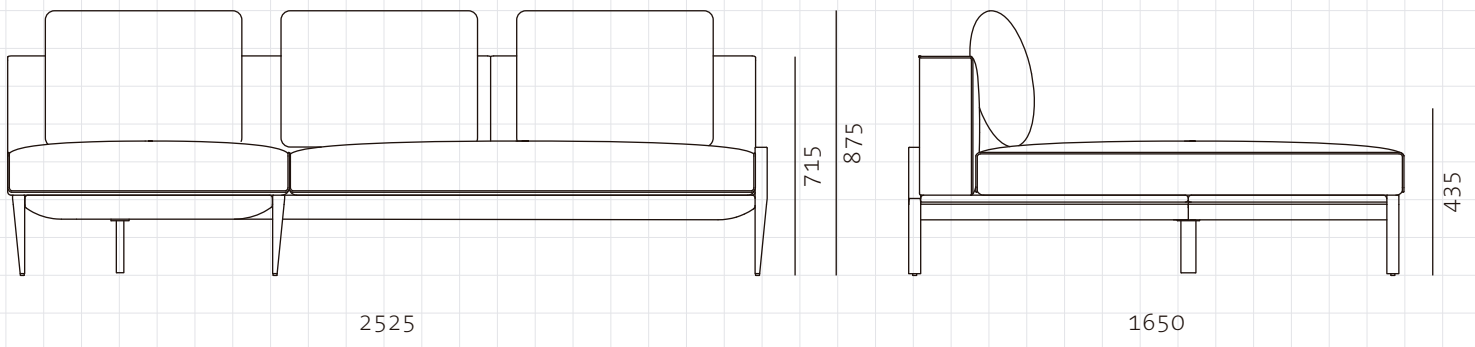

Float Sofa L-Shape L

CODE
DIMENSIONS

FL-S441-L
W2525 x D1650 x H715(875)mm
Seating height: 435mm

NET WEIGHT
ENVIRONMENT
MATERIALS

145.0 kg
Indoor
Powder coated steel frame, upholstery, plywood
*Please refer to website or contact your local representative for complete material swatches.

SHIPPING

Package	Assembled		
Package Qty	1 pcs/box		
Packaging	Measurement (mm)	Volume (cbm)	Gross Weight (kg)
FCL	W2610 x D1025 x H745	1.99	159.85
LCL/AIR	W2650 x D1065 x H835	2.63	192.64