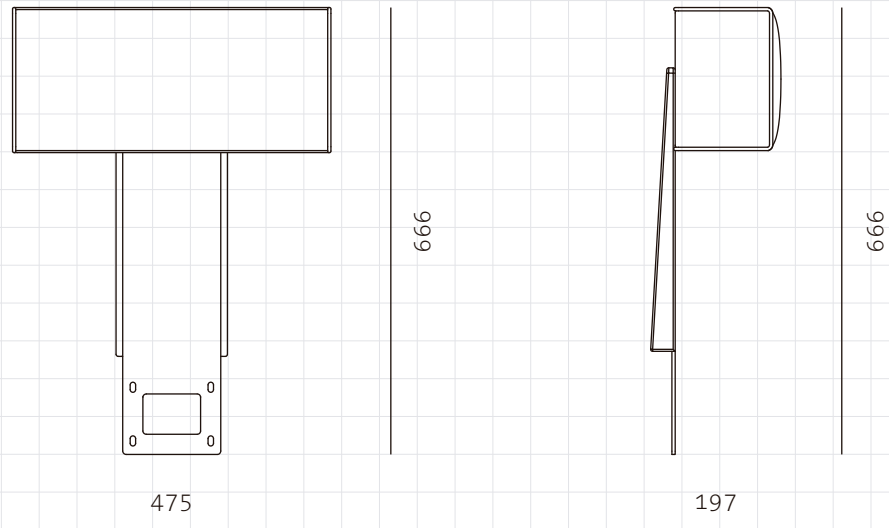

Float Sofa Headrest Small

CODE FL-S400-A3
DIMENSIONS W475 x D197 x H666mm

NET WEIGHT 2.5 kg
ENVIRONMENT Indoor
MATERIALS Steel dark grey powder coat matt frame, upholstery
*Please refer to website or contact your local representative for complete material swatches.

| | | | | |
|-----------------|--------------------|-------------------------|---------------------|--------------------------|
| SHIPPING | Package | Assembled | | |
| | Package Qty | 1 pcs/box | | |
| | Packaging | Measurement (mm) | Volume (cbm) | Gross Weight (kg) |
| | FCL | W730 x D540 x H265 | 0.10 | 4.50 |
| | LCL/AIR | W770 x D580 x H355 | 0.16 | 9.69 |