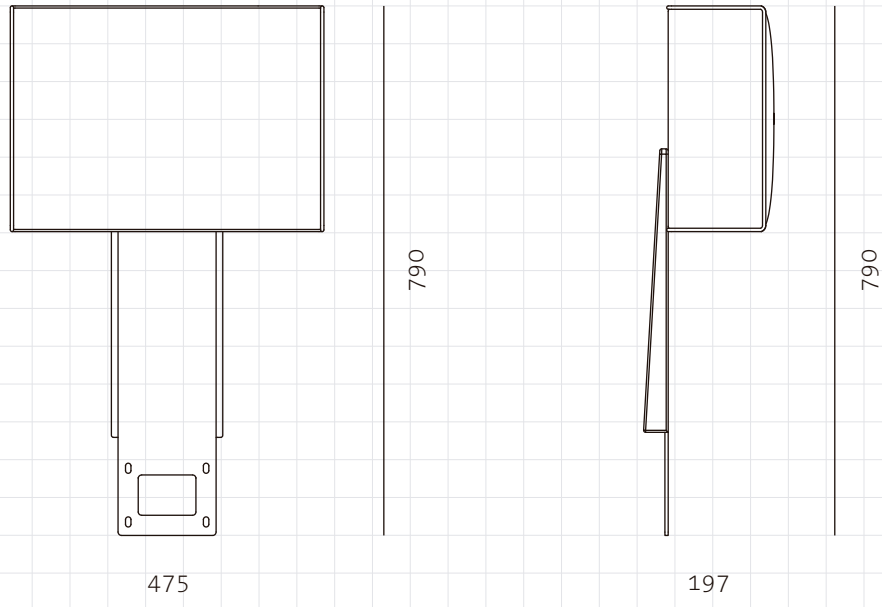

### Float Sofa Headrest Large

**CODE**  
**DIMENSIONS**

FL-S400-A4  
W475 x D197 x H790mm

**NET WEIGHT**  
**ENVIRONMENT**  
**MATERIALS**

3.0 kg  
Indoor  
Steel dark grey powder coat matt frame, upholstery  
\*Please refer to website or contact your local representative for complete material swatches.

**SHIPPING**

<b>Package</b>	Assembled		
<b>Package Qty</b>	1 pcs/box		
<b>Packaging</b>	<b>Measurement (mm)</b>	<b>Volume (cbm)</b>	<b>Gross Weight (kg)</b>
<b>FCL</b>	W855 x D540 x H265	0.12	5.25
<b>LCL/AIR</b>	W895 x D580 x H355	0.18	11.29