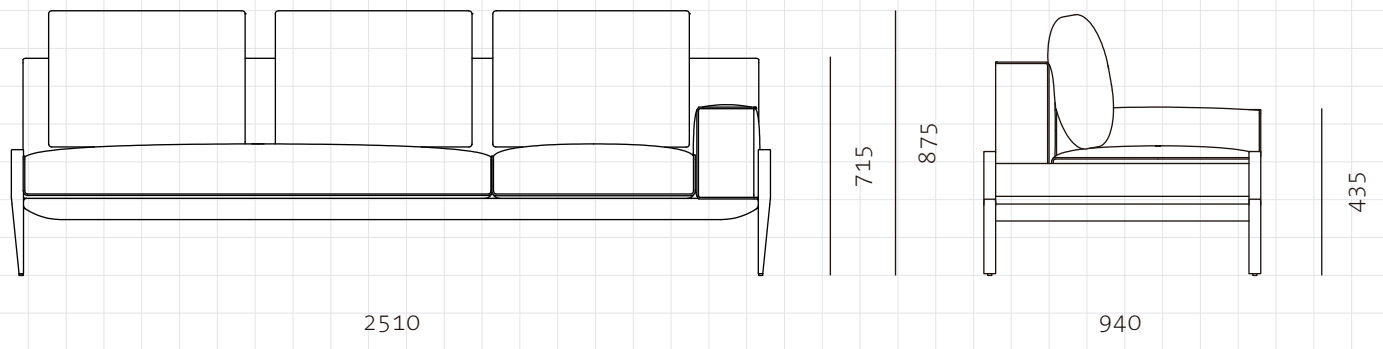

Float Sofa 3 Seater - 1 Arm

CODE

FL-S432

DIMENSIONS

W2510 x D940 x H715(875)mm

Seating height: 435mm

NET WEIGHT

130.0 kg

Packaging Measurement (mm) Volume (cbm) Gross Weight (kg)

FCL W2595 x D1025 x H745 1.98 144.78

LCL/AIR W2635 x D1065 x H835 2.34 177.39