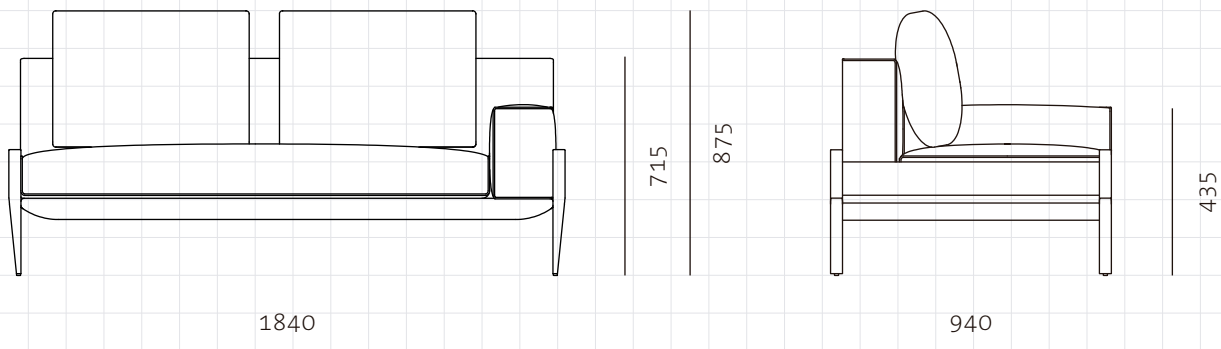

Float Sofa 2 Seater - 1 Arm

CODE
DIMENSIONS

FL-S422
W1840 x D940 x H715(875)mm
Seating height: 435mm

NET WEIGHT
ENVIRONMENT
MATERIALS

100.0 kg
Indoor
Powder coated steel frame, upholstery, plywood
*Please refer to website or contact your local representative for complete material swatches.

SHIPPING

Package	Assembled		
Package Qty	1 pcs/box		
Packaging	Measurement (mm)	Volume (cbm)	Gross Weight (kg)
FCL	W1925 x D1025 x H745	1.47	111.81
LCL/AIR	W1965 x D1065 x H835	1.75	136.13