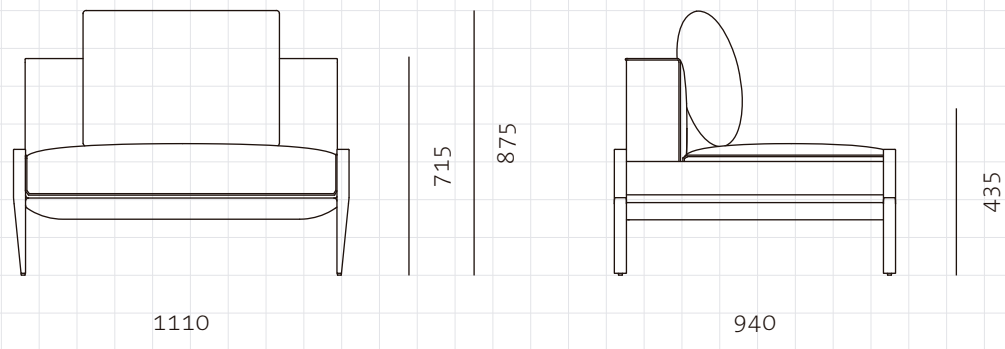

Float Sofa 1 Seater - Armless

CODE
DIMENSIONS

FL-S411
W1110 x D940 x H715(875)mm
Seating height: 435mm

NET WEIGHT
ENVIRONMENT
MATERIALS

60.0 kg
Indoor
Powder coated steel frame, upholstery, plywood
*Please refer to website or contact your local representative for complete material swatches.

SHIPPING

Package	Assembled		
Package Qty	1 pcs/box		
Packaging	Measurement (mm)	Volume (cbm)	Gross Weight (kg)
FCL	W1195 x D1025 x H745	0.91	68.58
LCL/AIR	W1235 x D1065 x H835	1.10	83.87