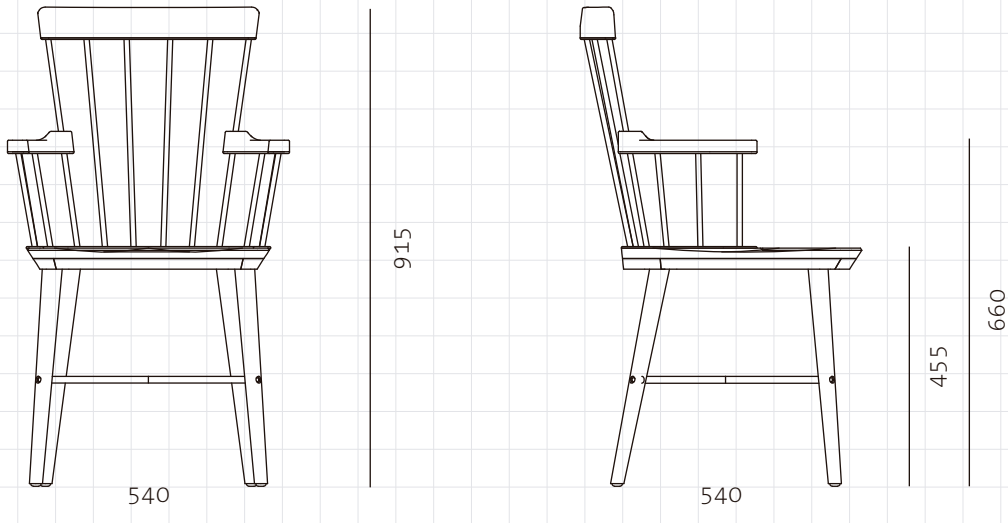

### Exchange HighBack Chair

**CODE**  
**DIMENSIONS**

EX-S231  
W540 x D540 x H915mm  
Seating height: 455mm

**NET WEIGHT**  
**ENVIRONMENT**  
**MATERIALS**

8.0 kg  
Indoor  
Solid wood frame, steel black powder coat matt  
\*Please refer to website or contact your local representative for complete material swatches.

**SHIPPING**

<b>Package</b>	Assembled		
<b>Package Qty</b>	1 pcs/box		
<b>Packaging</b>	<b>Measurement (mm)</b>	<b>Volume (cbm)</b>	<b>Gross Weight (kg)</b>
<b>FCL</b>	W605 x D605 x H1000	0.37	14.44
<b>LCL/AIR</b>	W625 x D625 x H1095	0.43	18.98