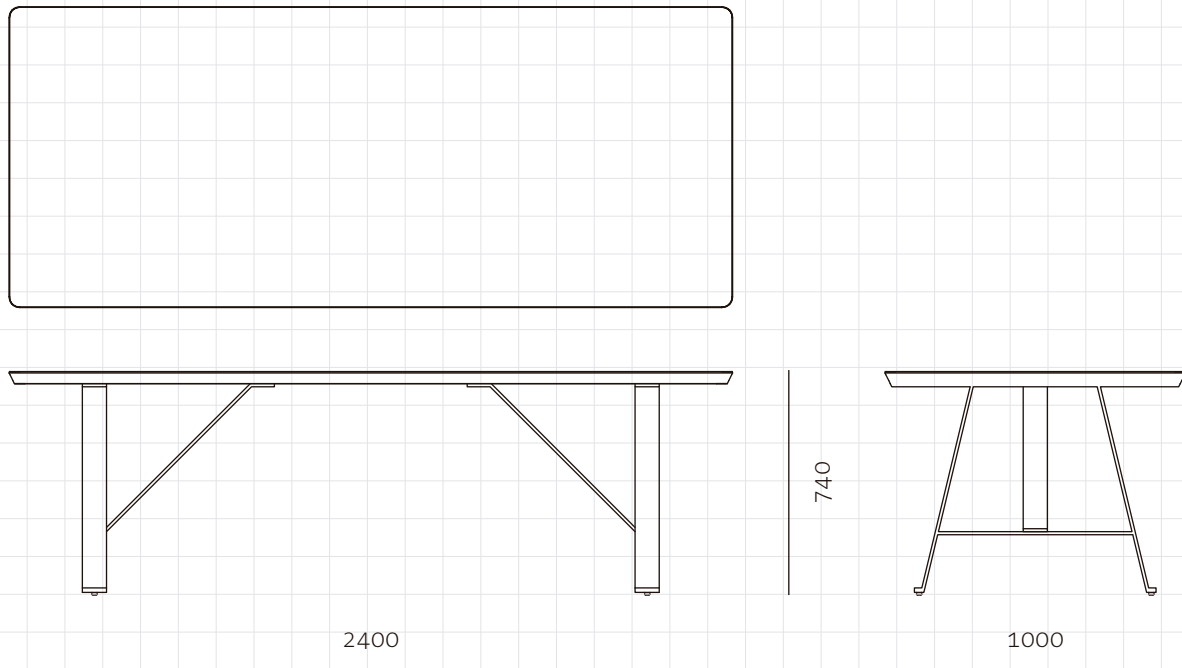

Exchange Dining Table W2400

<b>CODE</b>	EX-T410-2400		
<b>DIMENSIONS</b>	W2400 x D1000 x H740mm		
<b>NET WEIGHT</b>	65 kg		
<b>ENVIRONMENT</b>	Indoor		
<b>MATERIALS</b>	Veneer laminate top, Blackened stainless steel		
	*Please refer to website or contact your local representative for complete material swatches.		
<b>SHIPPING</b>	<b>Package</b>	Knock Down	
	<b>Package Qty</b>	2 pcs/box	
	<b>Packaging</b>	<b>Measurement (mm)</b>	<b>Volume (cbm)</b>
	<b>FCL</b>	W2500 x D1100 x H145	0.40
		W1045 x D845 x H280	0.25
	<b>LCL/AIR</b>	W2540 x D1140 x H235	0.68
		W1065 x D865 x H375	0.35
			<b>Gross Weight (kg)</b>
			77.0
			120.0