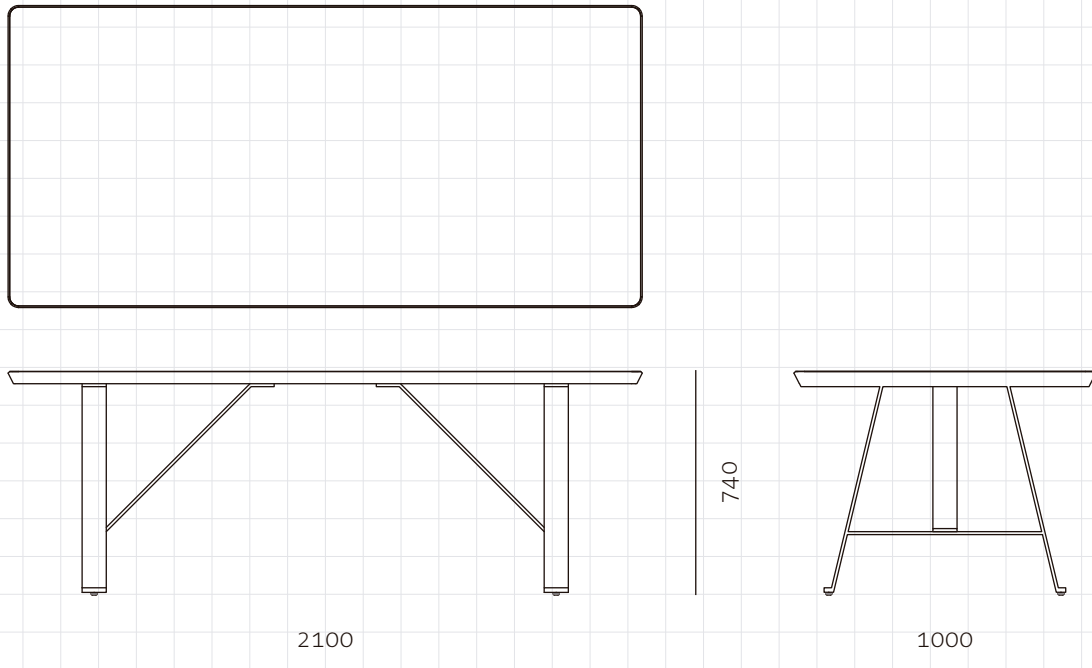

Exchange Dining Table W2100

CODE	EX-T410-2100
DIMENSIONS	W2100 x D1000 x H740mm
NET WEIGHT	64.0 kg
ENVIRONMENT	Indoor
MATERIALS	Veneer laminate top, steel black powder coat matt
	*Please refer to website or contact your local representative for complete material swatches.
SHIPPING	
Package	Knock Down
Package Qty	2 pcs/box
Packaging	Measurement (mm) Volume (cbm) Gross Weight (kg)
FCL	W2200 x D1100 x H145 0.35 51.30
	W1045 x D845 x H280 0.25 23.73
LCL/AIR	W2240 x D1140 x H235 0.60 80.97
	W1065 x D865 x H375 0.35 34.43