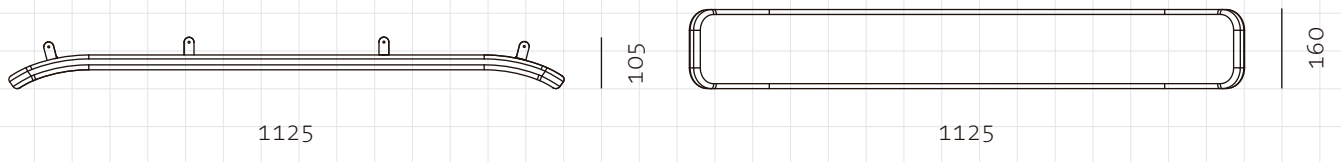

Exchange Chair Two Seater Cushion

Back Cushion

Seat Cushion

CODE

EX-S220-A1 (Back Cushion)

DIMENSIONS

EX-S220-A2 (Seat Cushion)

W1125x D160 x H105mm (Back Cushion)

W1200x D420 x H20mm (Seat Cushion)

NET WEIGHT

ENVIRONMENT

Indoor

MATERIALS

Upholstery

*Please refer to website or contact your local representative for complete material swatches.