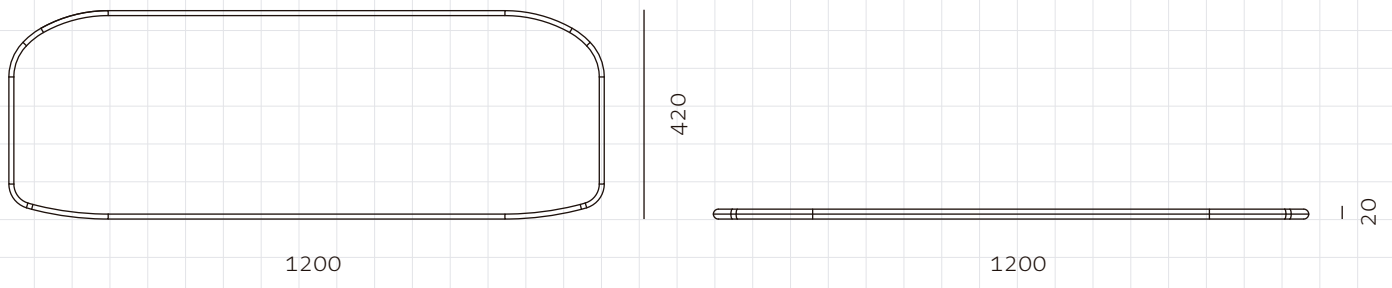

Exchange Chair Two Seater Cushion

Back Cushion

Seat Cushion

CODE

EX-S220-A1 (Back Cushion)

DIMENSIONS

EX-S220-A2 (Seat Cushion)

W1125x D160 x H105mm (Back Cushion)

W1200x D420 x H20mm (Seat Cushion)

NET WEIGHT

ENVIRONMENT

Indoor

MATERIALS

Upholstery

*Please refer to website or contact your local representative for complete material swatches.