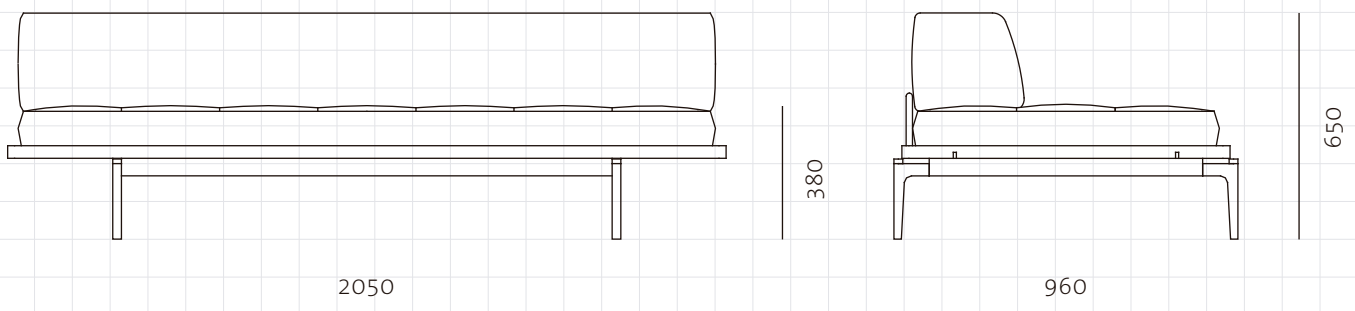

Discipline Sofa Straight

CODE
DIMENSIONS

DS-S410
W2050 x D960 x H650mm
Seating height: 380mm

NET WEIGHT
ENVIRONMENT
MATERIALS

99.0 kg
Indoor
Solid wood and veneer laminate base, stainless steel hairline aged gold legs and brackets, upholstery
*Please refer to website or contact your local representative for complete material swatches.

SHIPPING

Package	Assembled		
Package Qty	1 pcs/box		
Packaging	Measurement (mm)	Volume (cbm)	Gross Weight (kg)
FCL	W2135 x D1045 x H755	1.68	112.01
LCL/AIR	W2175 x D1085 x H845	1.99	139.43