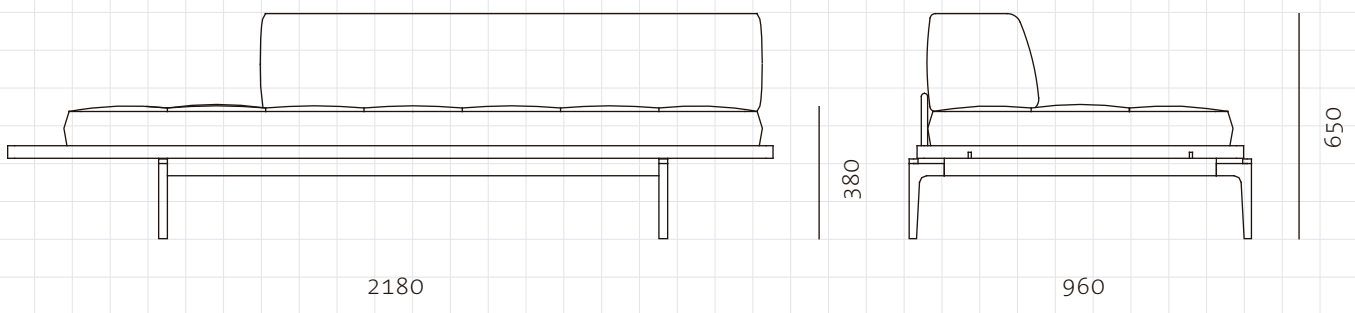

Discipline Sofa Half Back R

CODE

DS-S430-R

DIMENSIONS

W2180 x D960 x H650mm

Seating height: 380mm

NET WEIGHT

95.0 kg

SHIPPING

Package Assembled

Package Qty 1 pcs/box

Packaging	Measurement (mm)	Volume (cbm)	Gross Weight (kg)
------------------	-------------------------	---------------------	--------------------------

FCL	W2265 x D1045 x H755	1.79	108.59
------------	----------------------	------	--------

LCL/AIR	W2305 x D1085 x H845	2.11	137.65
----------------	----------------------	------	--------