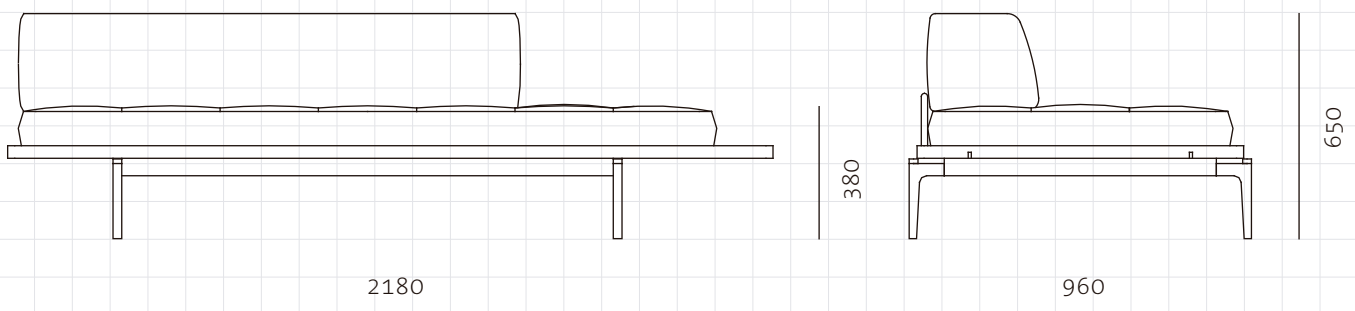

Discipline Sofa Half Back L

CODE

DS-S430-L

DIMENSIONS

W2180 x D960 x H650mm

Seating height: 380mm

NET WEIGHT

95.0 kg

SHIPPING

Package Assembled

Package Qty 1 pcs/box

Packaging	Measurement (mm)	Volume (cbm)	Gross Weight (kg)
------------------	-------------------------	---------------------	--------------------------

FCL	W2265 x D1045 x H755	1.79	108.59
------------	----------------------	------	--------

LCL/AIR	W2305 x D1085 x H845	2.11	137.65
----------------	----------------------	------	--------