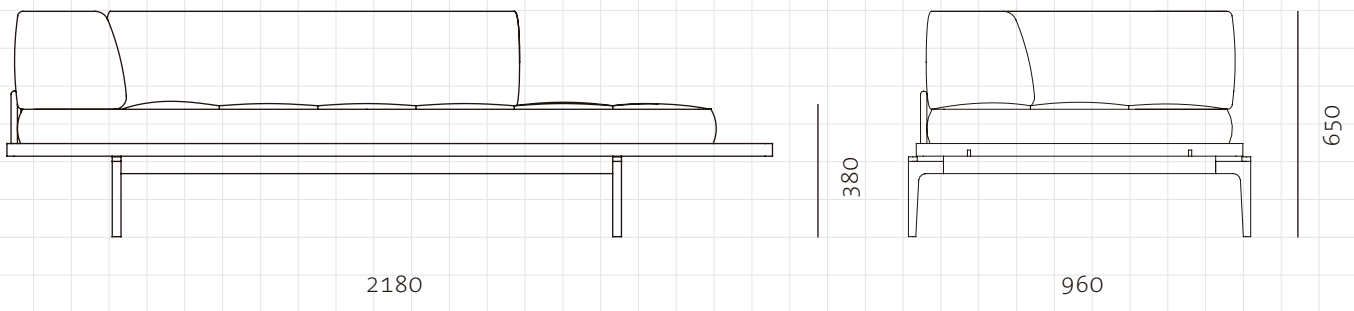

Discipline Sofa Corner L

**CODE**  
**DIMENSIONS**

DS-S420-L  
W2180 x D960 x H650mm  
Seating height: 380mm

**NET WEIGHT**  
**ENVIRONMENT**  
**MATERIALS**

100.0 kg  
Indoor  
Solid wood and veneer laminate base, stainless steel hairline aged gold legs and brackets, upholstery  
\*Please refer to website or contact your local representative for complete material swatches.

**SHIPPING**

<b>Package</b>	Assembled		
<b>Package Qty</b>	1 pcs/box		
<b>Packaging</b>	<b>Measurement (mm)</b>	<b>Volume (cbm)</b>	<b>Gross Weight (kg)</b>
<b>FCL</b>	W2265 x D1045 x H755	1.79	113.59
<b>LCL/AIR</b>	W2305 x D1085 x H845	2.11	142.65