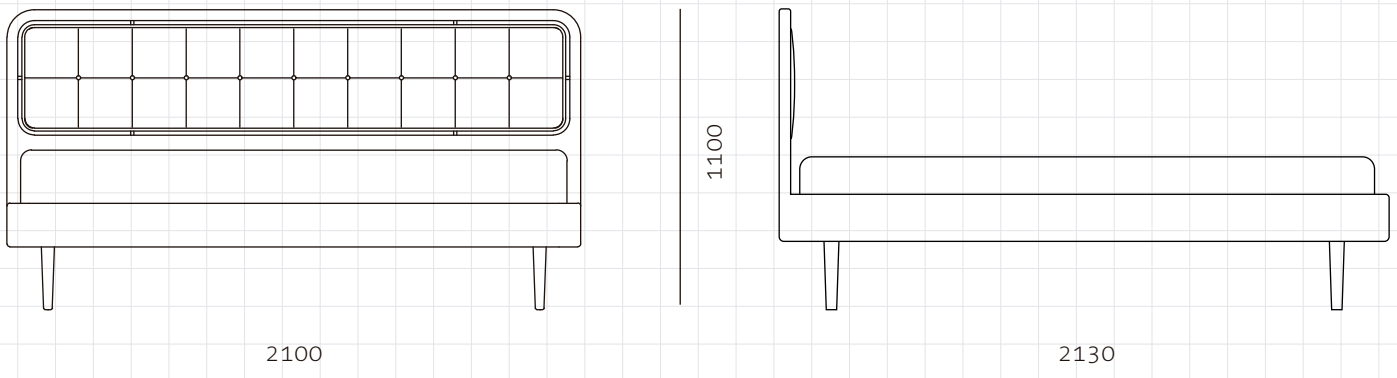

Dawn Bed King Size

CODE

DA-B110-K

DIMENSIONS

W2130 x D2100 x H1100mm

NET WEIGHT

56.0 kg

ENVIRONMENT

SHIPPING

Package	Knock Down		
Package Qty	2 pcs/box		
Packaging	Measurement (mm)	Volume (cbm)	Gross Weight (kg)
FCL	W2080 x D240 x H280	0.14	27.07
	W2180 x D1100 x H320	0.77	40.88
LCL/AIR	W2120 x D280 x H370	0.22	33.97
	W2220 x D1140 x H410	1.04	70.28