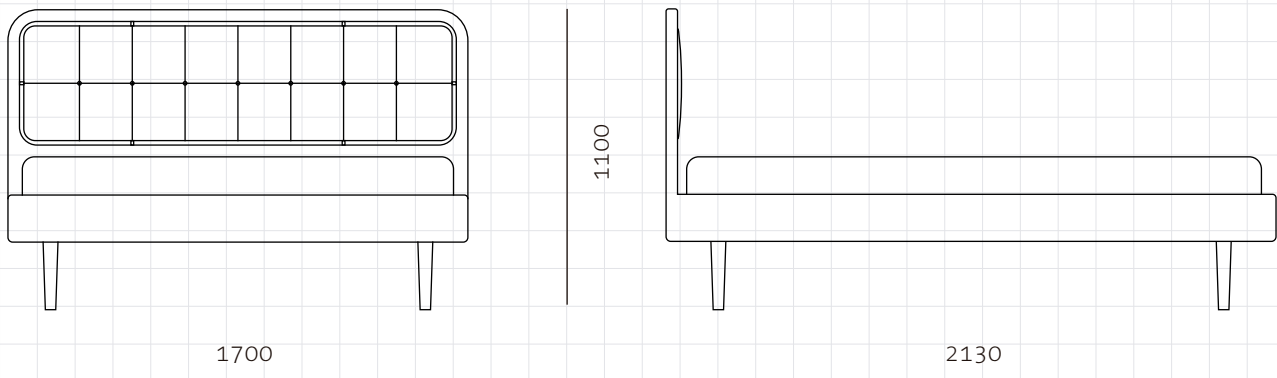

Dawn Bed Double Size

CODE

DA-B110-D

DIMENSIONS

W2130 x D1700 x H1100mm

NET WEIGHT

48.0 kg

ENVIRONMENT

SHIPPING

Package	Knock Down		
Package Qty	2 pcs/box		
Packaging	Measurement (mm)	Volume (cbm)	Gross Weight (kg)
FCL	W2080 x D240 x H280	0.14	23.07
	W1780 x D1100 x H320	0.63	35.46
LCL/AIR	W2120 x D280 x H370	0.22	29.97
	W1820 x D1140 x H410	0.85	59.56