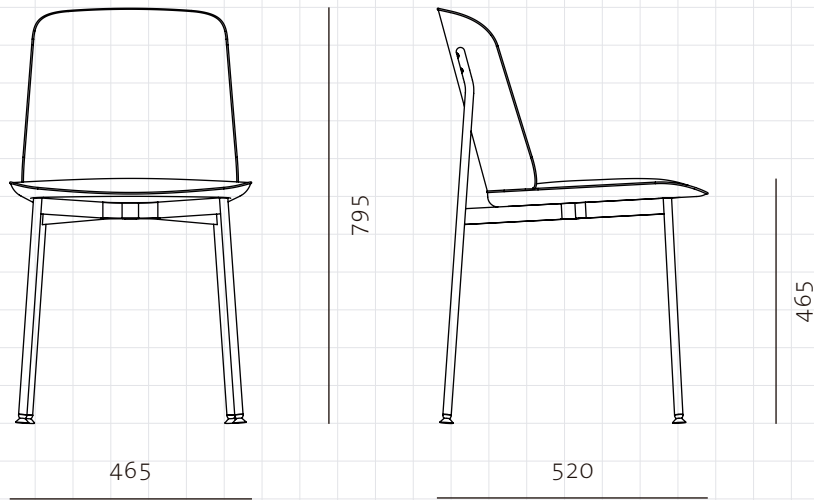

Crawford Soft Dining Chair

CODE

CR-S220

DIMENSIONS

W465 x D520 x H795mm

NET WEIGHT

Seating height: 465mm

ENVIRONMENT

7.0 kg

MATERIALS

Indoor

Steel black powder coat matt, upholstered seat and back

*Please refer to website or contact your local representative for complete material swatches.

SHIPPING

Package	Assembled		
Package Qty	1 pcs/box		
Packaging	Measurement (mm)	Volume (cbm)	Gross Weight (kg)
FCL	W600 x D600 x H830	0.30	12.11
LCL/AIR	W620 x D620 x H925	0.36	16.58