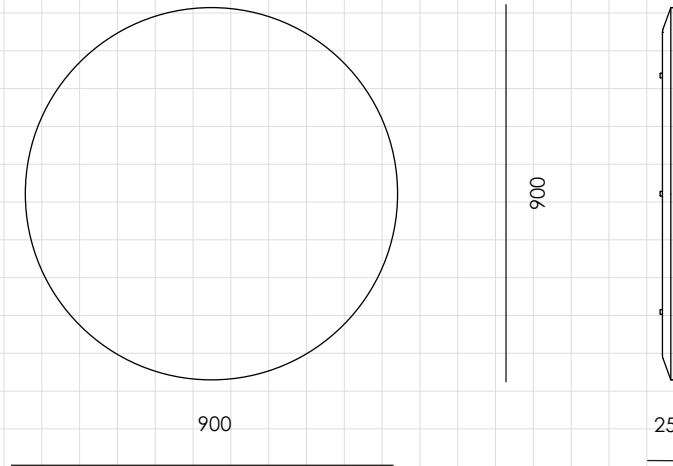

Crawford Lazy Susan 900

CODE

CR-T400-A3

DIMENSIONS

C900 x H25mm

NET WEIGHT

10.0 kg

ENVIRONMENT

Indoor

MATERIALS

Wood veneer top, Metal base

*Please refer to website or contact your local representative for complete material swatches.

SHIPPING

Package	Assembled		
Package Qty	1 pcs/box		
Packaging	Measurement (mm)	Volume (cbm)	Gross Weight (kg)
FCL	W965 x D965 x H100	0.09	12.84
LCL/AIR	W1005 x D1005 x H190	0.19	24.57