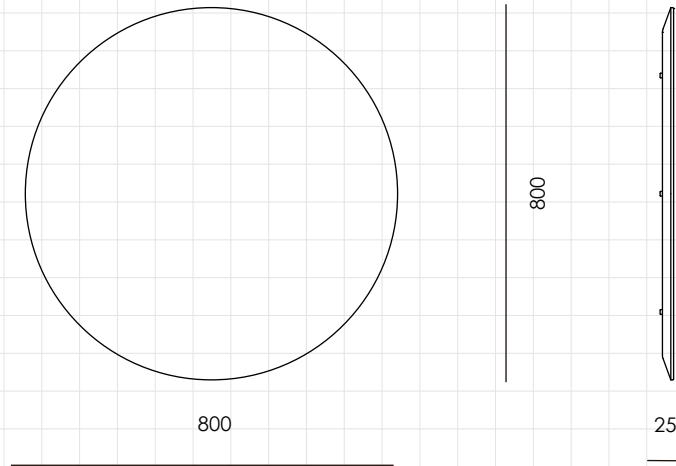

Crawford Lazy Susan 800

CODE

CR-T400-A1

DIMENSIONS

C800 x H25mm

NET WEIGHT

8.0 kg

ENVIRONMENT

Indoor

MATERIALS

Veneer laminate top, metal base

*Please refer to website or contact your local representative for complete material swatches.

SHIPPING

Package	Assembled		
Package Qty	1 pcs/box		
Packaging	Measurement (mm)	Volume (cbm)	Gross Weight (kg)
FCL	W865 x D865 x H100	0.07	10.33
LCL/AIR	W905 x D905 x H190	0.16	19.85