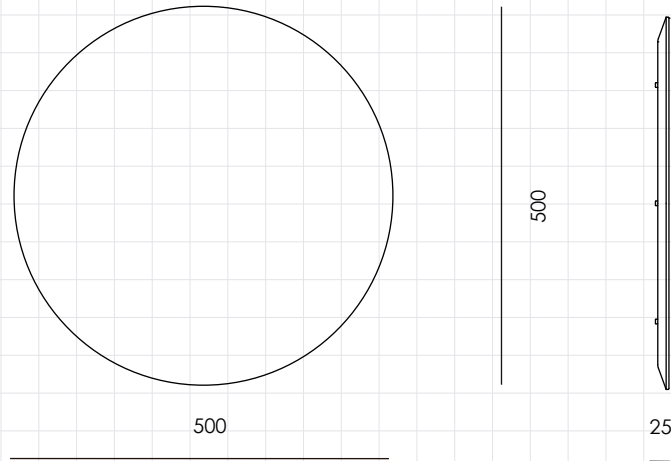

Crawford Lazy Susan 500

CODE

CR-T400-A2

DIMENSIONS

C500 x H25mm

NET WEIGHT

3.0 kg

ENVIRONMENT

Indoor

MATERIALS

Veneer laminate top, metal base

*Please refer to website or contact your local representative for complete material swatches.

SHIPPING

Package	Assembled		
Package Qty	1 pcs/box		
Packaging	Measurement (mm)	Volume (cbm)	Gross Weight (kg)
FCL	W565 x D565 x H100	0.03	4.11
LCL/AIR	W605 x D605 x H190	0.07	8.36